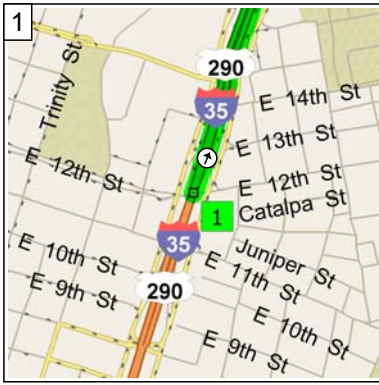

Austin to A Mountaintop RV Park 11400 Mountain Top Cir, Leander, TX 78645

37.2 miles; 44 minutes

9:00 AM 0.0 mi
 Depart 235A on I-35 [US-290]
 (North) for 19.6 mi

9:19 AM 19.6 mi
 At exit 256, take Ramp (RIGHT)
 onto N I-35 for 1.3 mi towards
 RM-1431 / Chandler Rd

9:21 AM 21.0 mi
 Turn LEFT (West) onto
 FM-1431 [CR-114] for 120 yds

9:21 AM 21.1 mi
 Keep STRAIGHT onto FM-1431
 [Chandler Rd] for 0.2 mi

9:22 AM 21.2 mi
 At FM-1431, stay on FM-1431
 [Chandler Rd] (West) for 3.2 mi

9:25 AM 24.4 mi
 Keep STRAIGHT onto FM-1431
 for 4.8 mi

9:32 AM 29.2 mi
 Keep STRAIGHT onto FM-1431
 [CR-180] for 0.5 mi

9:33 AM 29.7 mi
 Keep STRAIGHT onto FM-1431
 [W Whitestone Blvd] for 1.3 mi

9:34 AM 31.0 mi
 Keep STRAIGHT onto FM-1431
 for 0.4 mi

9:43 AM 37.0 mi
Turn RIGHT (West) onto Mountain Top Circle for 0.1 mi

9:44 AM 37.2 mi
Arrive 11400 Mountain Top Cir, Leander, TX 78645