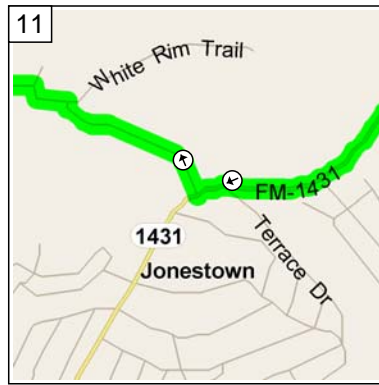

9:21 AM 21.0 mi
 Turn LEFT (West) onto
 FM-1431 [CR-114] for 120 yds

9:21 AM 21.1 mi
 Keep STRAIGHT onto FM-1431
 [Chandler Rd] for 0.2 mi

9:22 AM 21.2 mi
 At FM-1431, stay on FM-1431
 [Chandler Rd] (West) for 3.2 mi

9:25 AM 24.4 mi
 Keep STRAIGHT onto FM-1431
 for 4.8 mi

9:32 AM 29.2 mi
 Keep STRAIGHT onto FM-1431
 [CR-180] for 0.5 mi

9:33 AM 29.7 mi
 Keep STRAIGHT onto FM-1431
 [W Whitestone Blvd] for 1.3 mi

9:34 AM 31.0 mi
 Keep STRAIGHT onto FM-1431
 for 0.4 mi

9:35 AM 31.4 mi
Road name changes to RR-1431 [FM-1431] for 4.9 mi

9:40 AM 36.3 mi
Turn RIGHT (North) onto Lake Crest Dr for 0.3 mi

9:42 AM 36.6 mi
Turn LEFT (West) onto White Rim Trail, then immediately turn LEFT (West) onto Terrace Mountain Dr for 0.4 mi

9:43 AM 37.0 mi
Turn RIGHT (West) onto Mountain Top Circle for 0.1 mi

9:44 AM 37.2 mi
Arrive 11400 Mountain Top Cir, Leander, TX 78645