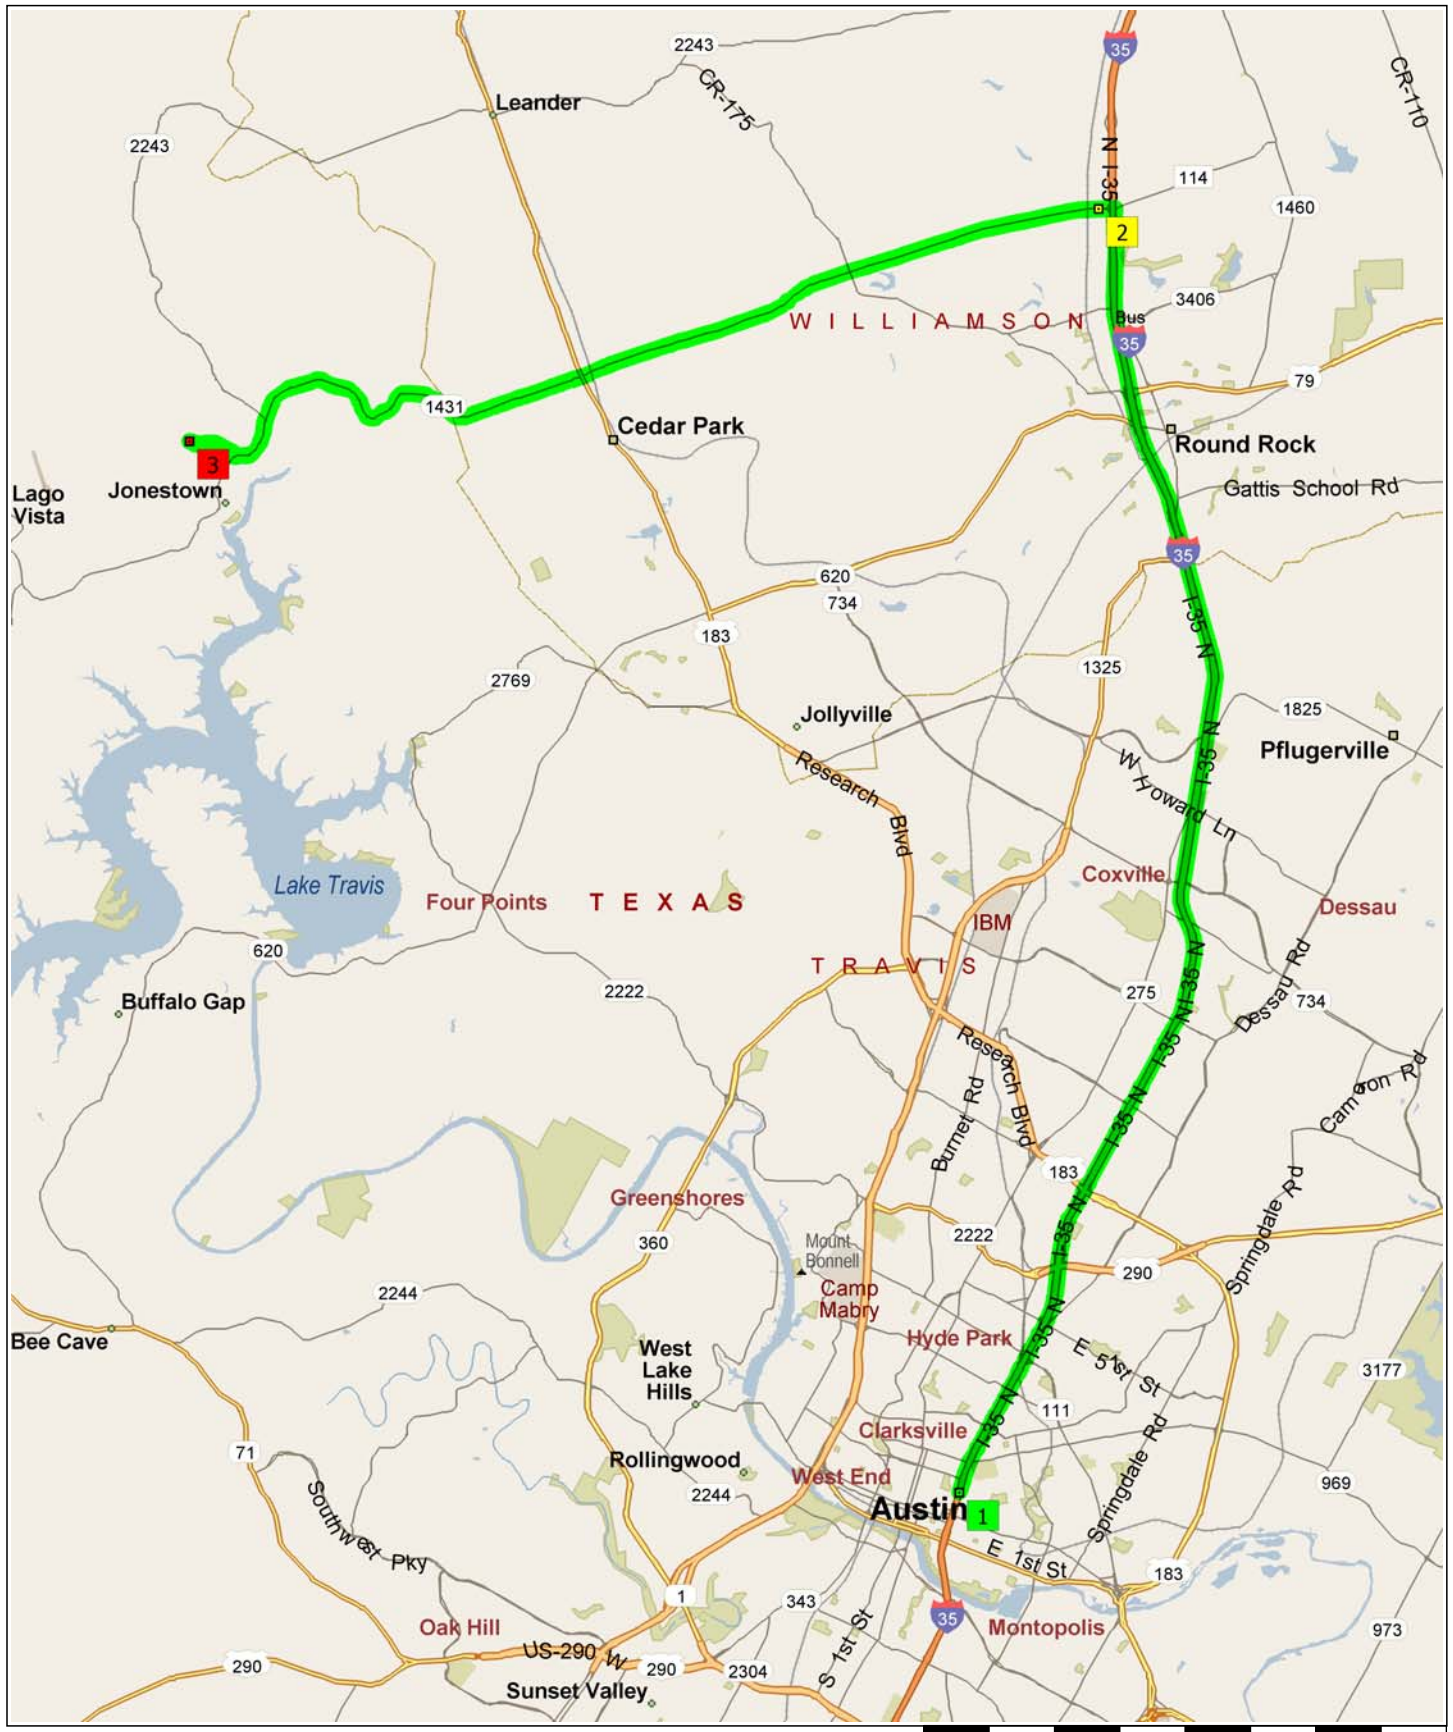

Austin to A Mountaintop RV Park 11400 Mountain Top Cir, Leander, TX 78645

37.2 miles; 44 minutes

9:00 AM 0.0 mi
 Depart 235A on I-35 [US-290]
 (North) for 19.6 mi

9:19 AM 19.6 mi
 At exit 256, take Ramp (RIGHT)
 onto N I-35 for 1.3 mi towards
 RM-1431 / Chandler Rd

9:21 AM 21.0 mi
 Turn LEFT (West) onto
 FM-1431 [CR-114] for 120 yds

9:21 AM 21.1 mi
 Keep STRAIGHT onto FM-1431
 [Chandler Rd] for 0.2 mi

9:22 AM 21.2 mi
 At FM-1431, stay on FM-1431
 [Chandler Rd] (West) for 3.2 mi

9:25 AM 24.4 mi
 Keep STRAIGHT onto FM-1431
 for 4.8 mi

9:32 AM 29.2 mi
 Keep STRAIGHT onto FM-1431
 [CR-180] for 0.5 mi

9:33 AM 29.7 mi
 Keep STRAIGHT onto FM-1431
 [W Whitestone Blvd] for 1.3 mi

9:34 AM 31.0 mi
 Keep STRAIGHT onto FM-1431
 for 0.4 mi

9:43 AM 37.0 mi
Turn RIGHT (West) onto Mountain Top Circle for 0.1 mi

9:44 AM 37.2 mi
Arrive 11400 Mountain Top Cir, Leander, TX 78645